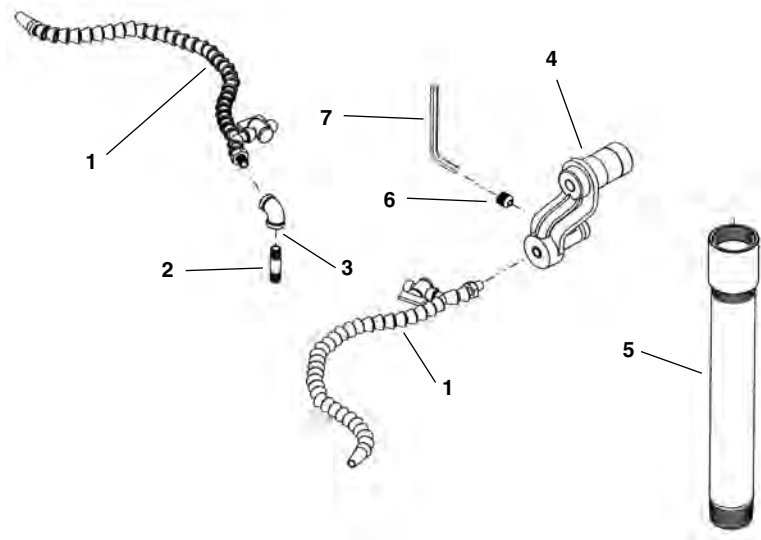

No. 768 Drive Link Assembly

NOTE: Order parts by Catalog Number only. DO NOT order by Reference Number.

Ref. No.	Catalog No.	Description
—	42415	768 Drive Link Assy.
1	39845	Coolant Nozzle
2	39850	Nipple
3	39855	Elbow
4	36182	Drive Link Assembly
5	39515	Pipe Extension Assembly
6	39755	Set Screw
7	46190	1/4" Hex Wrench

No. 819 Nipple Chuck and Adapters

Standard Pipe (NPT) Capacity: 1/8" – 2"

Ref. No.	Catalog No.	Description
1	68285	Nipple Chuck Body with Insert (BSPT)
2	51025	Nipple Chuck with Insert (NPT)
3	51020	Nipple Chuck Wrench
4	51010	Carrier
5	51035	Insert

Pipe Adapters

Size (in.)	NPT Standard		BSPT Standard		Weight	
	Catalog No.	Model No.	Catalog No.	Model No.	lb.	kg.
1/8	51040	E-729	68190	E-729-B	1/2	0,23
1/4	51045	E-730	68195	E-730-B	1/2	0,23
3/8	51050	E-731	68200	E-731-B	1/2	0,23
1/2	51055	E-732	68165	E-732-B	1/2	0,23
3/4	51060	E-733	68170	E-733-B	1/2	0,23
1	51065	E-734	68175	E-734-B	1/2	0,23
1 1/4	51070	E-735	68180	E-735-B	1/2	0,23